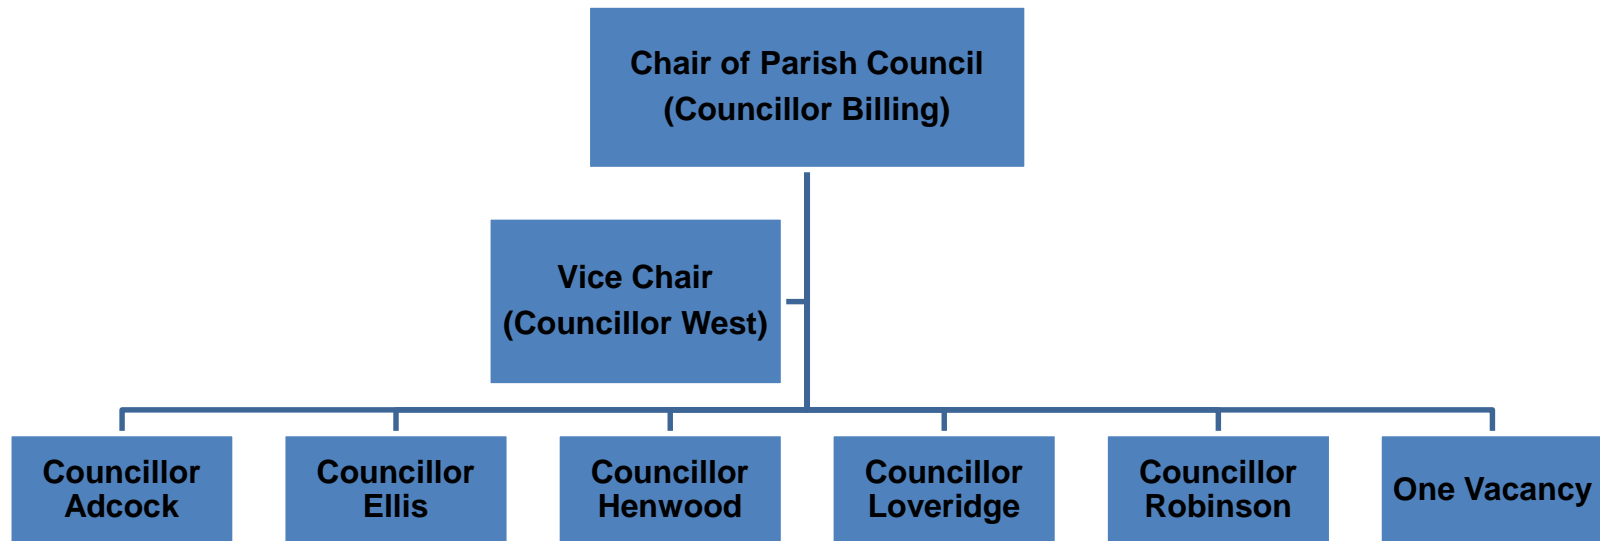

**Structure of Botus Fleming Parish Council**  
**(Eight Seats)**  
**(For the Current Municipal Year 2015/16)**

(Please note: there are no committees or sub committees of the parish council)