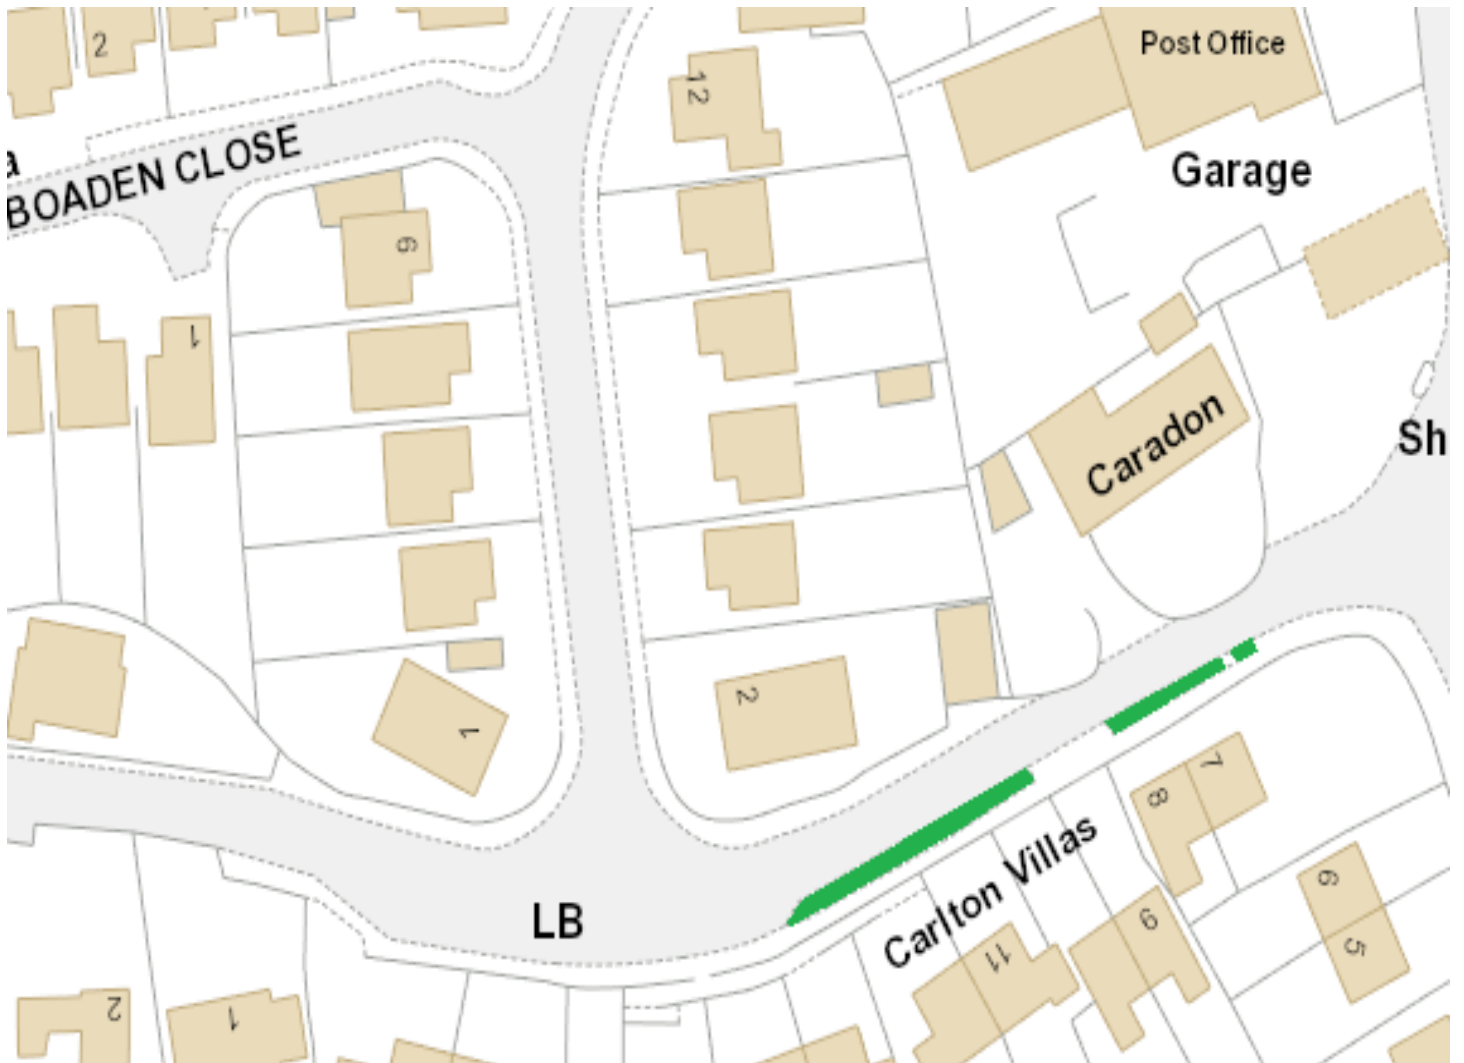

## Overview:

Location: Vollarads Lane – Near bus stop

Site Ref: A

Total Area: 230m<sup>2</sup>

Location: Vollarads Lane – Before Hatt recreational ground

Site Ref: B, C and D

Total Area: 248m<sup>2</sup>

Location: Vollards Lane – South of Garage

Site Ref: E and F

Total Area: 68m<sup>2</sup>

Location: Sunnybanks

Site Ref: G and H

Total Area: 259m<sup>2</sup>

Location: Hatt Roundabout

Site Ref: I

Area: 950m<sup>2</sup>

**Location Areas**

<b>Site I.D.</b>	<b>Area m<sup>2</sup></b>
A	230
B	163
C	70
D	15
E	20
F	48
G	231
H	28
I	950
Total Area (m <sup>2</sup> ):	1755