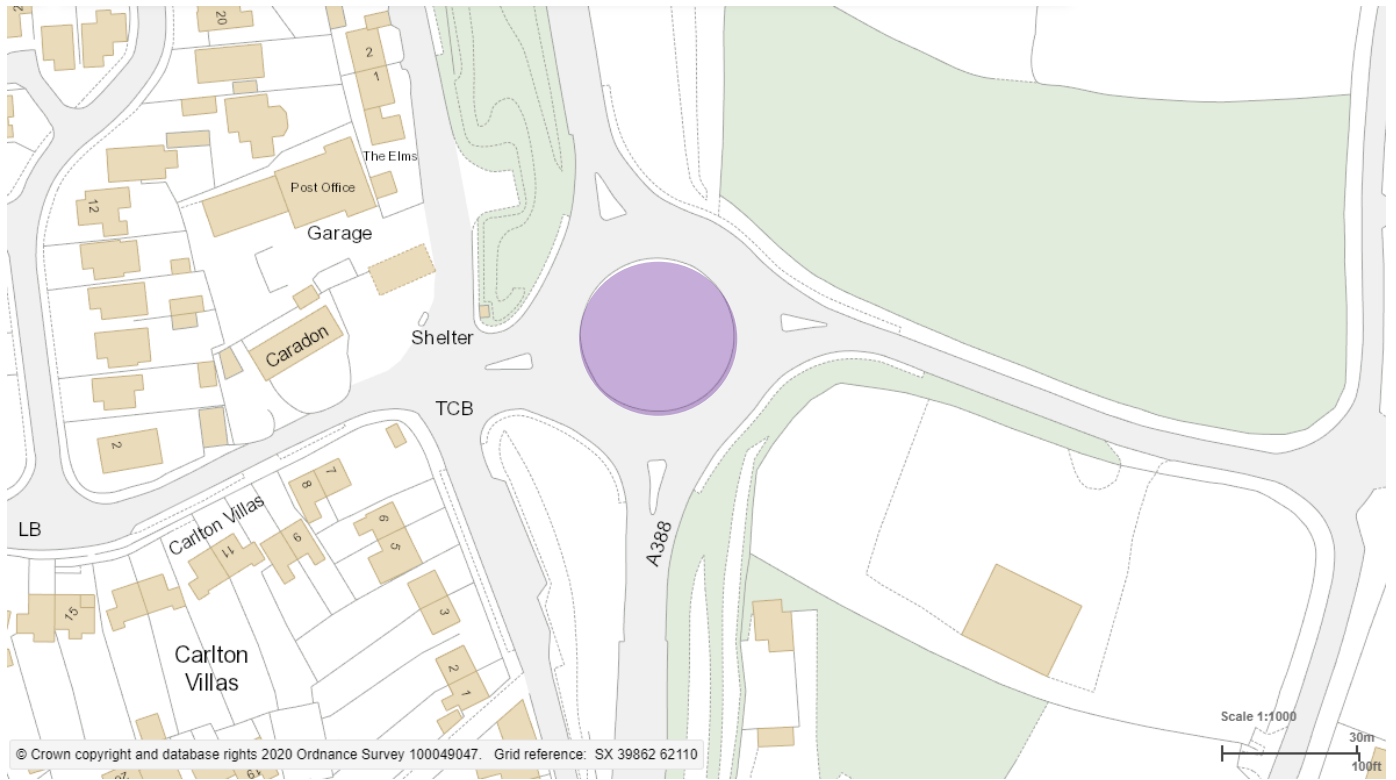

## Overview:

Location: Vollarads Lane – Near bus stop

Site Ref: A

Total Area: 230m<sup>2</sup>

Location: Vollarads Lane – Before Hatt recreational ground

Site Ref: B, C and D

Total Area: 248m<sup>2</sup>

Location: Vollards Lane – South of Garage

Site Ref: E and F

Total Area: 68m<sup>2</sup>

Location: Sunnybanks

Site Ref: G and H

Total Area: 259m<sup>2</sup>

Location: Hatt Roundabout

Site Ref: I

Area: 950m<sup>2</sup>

**Location Areas**

<b>Site I.D.</b>	<b>Area m<sup>2</sup></b>
A	230
B	163
C	70
D	15
E	20
F	48
G	231
H	28
I	950
Total Area (m <sup>2</sup> ):	1755