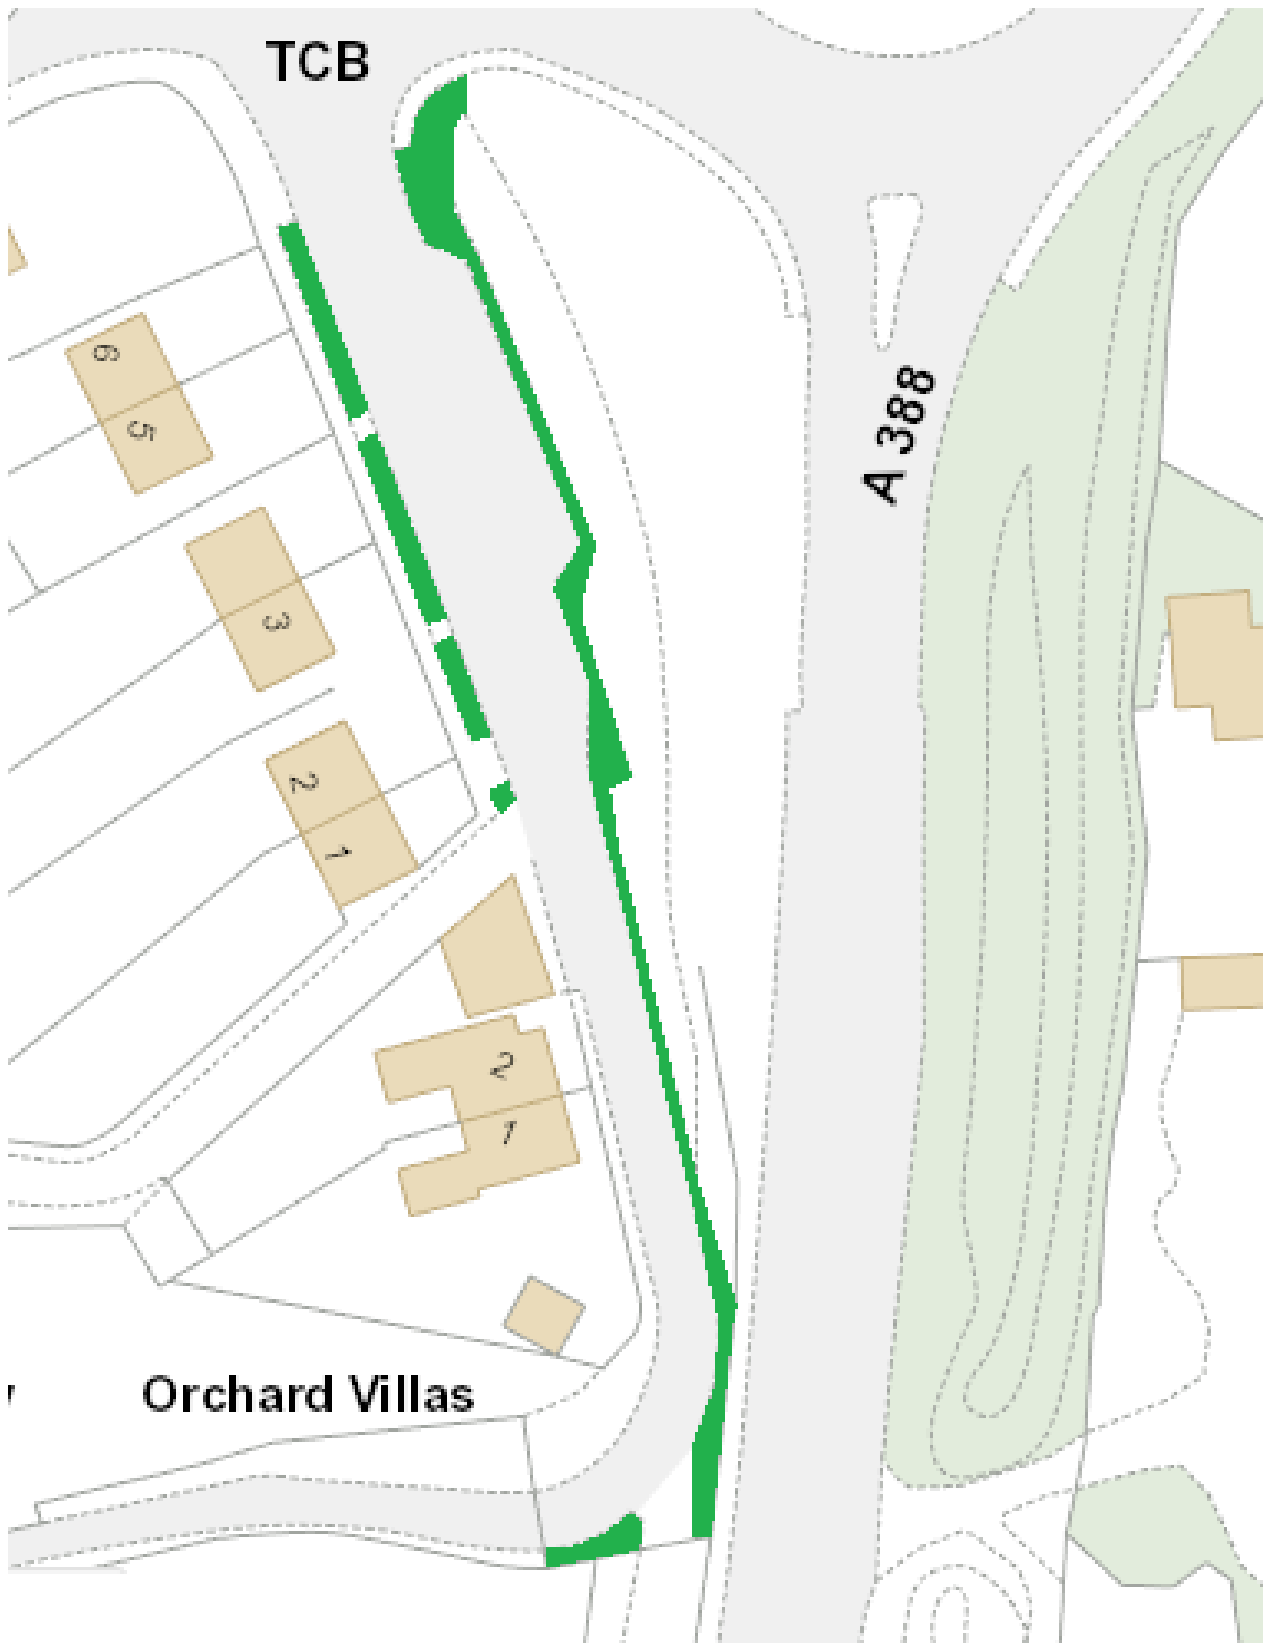

## Overview:

Location: Vollarads Lane – Near bus stop

Site Ref: A

Total Area: 230m<sup>2</sup>

Location: Vollarads Lane – Before Hatt recreational ground

Site Ref: B, C and D

Total Area: 248m<sup>2</sup>

Location: Vollards Lane – South of Garage

Site Ref: E and F

Total Area: 68m<sup>2</sup>

Location: Sunnybanks

Site Ref: G and H

Total Area: 259m<sup>2</sup>

Location: Hatt Roundabout

Site Ref: I

Area: 950m<sup>2</sup>

**Location Areas**

<b>Site I.D.</b>	<b>Area m<sup>2</sup></b>
A	230
B	163
C	70
D	15
E	20
F	48
G	231
H	28
I	950
Total Area (m <sup>2</sup> ):	1755